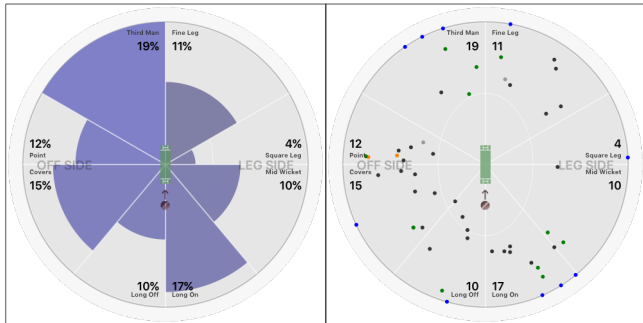

Mad Dogs CC vs Colonial Cavaliers CC

Manhattan

WORM

Wagon Wheel

MAD DOGS CC Batting (COLONIAL CAVALIERS C

COLONIAL CAVALIERS CC Batting (MAD DOGS C

Mad Dogs CC vs Colonial Cavaliers CC

Batsmans Stats.