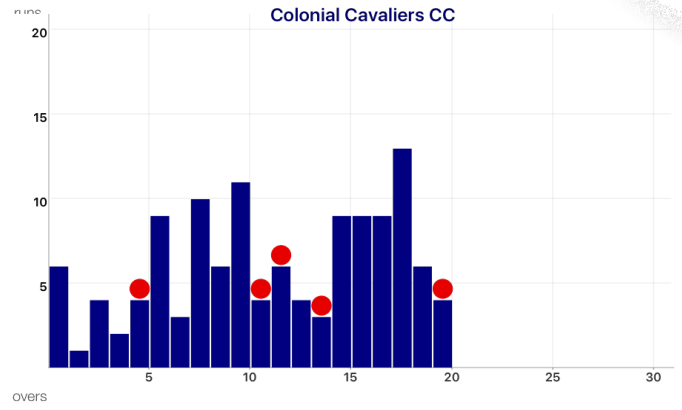

Mad Dogs CC vs Colonial Cavaliers CC

Manhattan