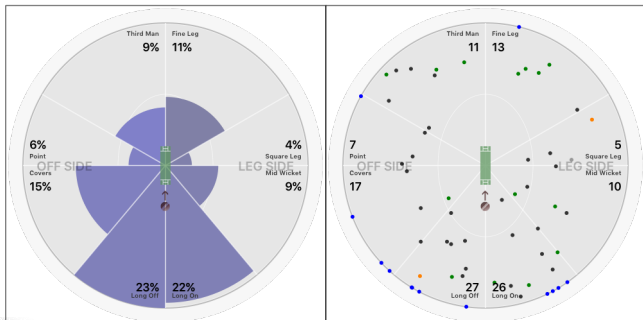

Mad Dogs CC vs Colonial Cavaliers CC

Manhattan

WORM

Wagon Wheel

MAD DOGS CC Batting (COLONIAL CAVALIERS C

COLONIAL CAVALIERS CC Batting (MAD DOGS C

Mad Dogs CC vs Colonial Cavaliers CC

Batsmans Stats.