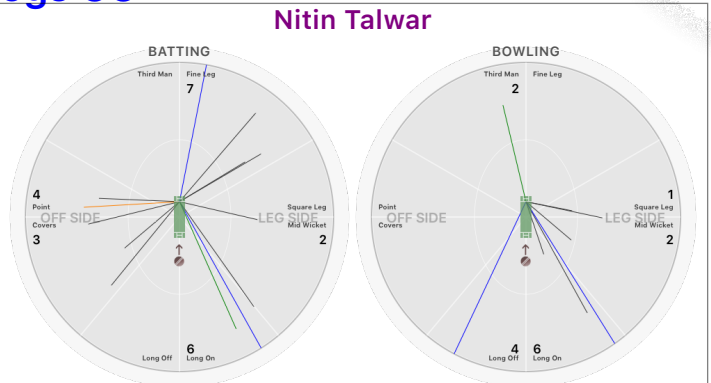

Nitin Talwar

BATting STATS.

Runs 22
Balls 26
0s 13
1s 9
2s 1
3s 1
4s 2
5s
6s
SR 84.6

BOWLING STATS.

Over 2.0
Maiden
Run 15
Wicket
Wide
No Ball
Econ. 7.5