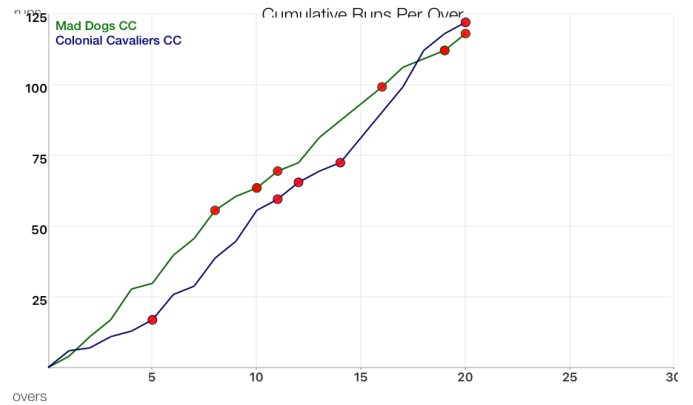

Mad Dogs CC vs Colonial Cavaliers CC

Manhattan

WORM

Wagon Wheel

MAD DOGS CC Batting (COLONIAL CAVALIERS C

COLONIAL CAVALIERS CC Batting (MAD DOGS C