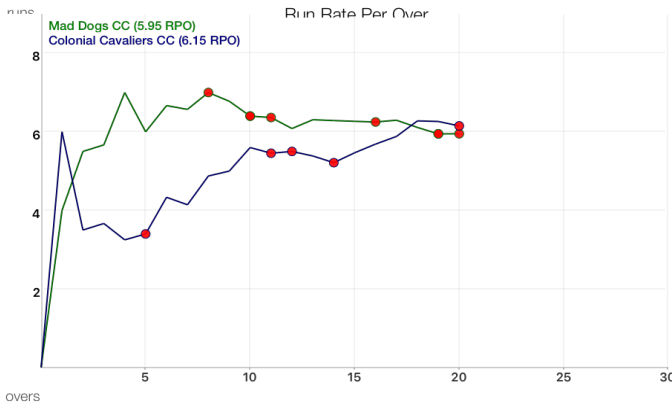

Mad Dogs CC vs Colonial Cavaliers CC

Manhattan

WORM

Wagon Wheel

MAD DOGS CC Batting (COLONIAL CAVALIERS C

COLONIAL CAVALIERS CC Batting (MAD DOGS C